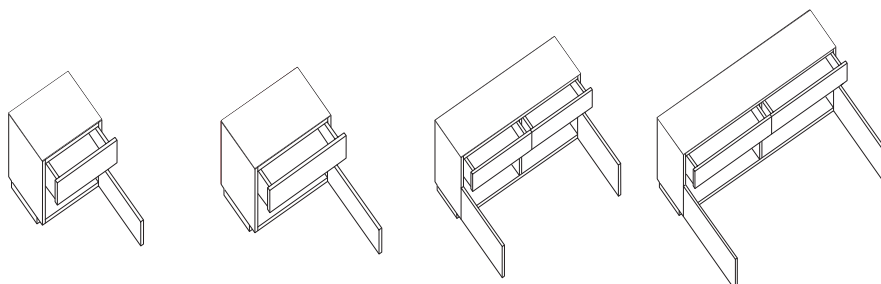

Units For Sitting Height Worktops

Use Unit Specification Guide to select range type
Use Worktop Specification Guide to select Worktop

Full Height Doors

D75CP (left) D76CP (right)

Single door left/right
H550 x W500 x D450

D77CP (left) D78CP (right)

D130CP (left) D131CP (right)

D81CP

D82CP

D132CP

Also available
300 deep

Door With Drawer

D60CP (left) D61CP (right)

Single door/drawer left/right
H550 x W500 x D450

D62CP (left) D63CP (right)

Single door/drawer left/right
H550 x W600 x D450

D64CP

Double drawer and door
H550 x W1000 x D450

D65CP

Double drawer and door
H550 x W1200 x D450

Sink Units

D75SCP (left) D76SCP (right)

Single door left/right
H550 x W500 x D450

D110SCP (left) D111SCP (right)

Single door left/right
H550 x W600 x D450

D79SCP

Double door
H550 x W600 x D450

D80SCP