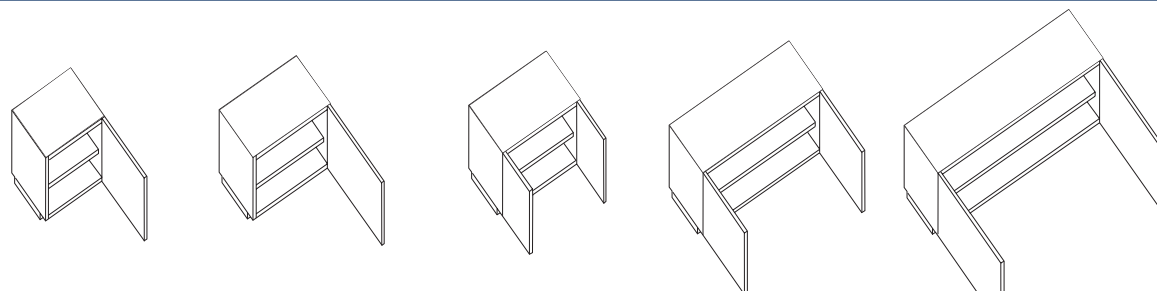

Single door/drawer left/right
H550 x W500 x D450

D62CP (left) D63CP (right)

Single door/drawer left/right
H550 x W600 x D450

D64CP

Double drawer and door
H550 x W1000 x D450

D65CP

Double drawer and door
H550 x W1200 x D450

Sink Units

D75SCP (left) D76SCP (right)

Single door left/right
H550 x W500 x D450

D110SCP (left) D111SCP (right)

Single door left/right
H550 x W600 x D450

D79SCP

Double door
H550 x W600 x D450

D80SCP

Double door
H550 x W1000 x D450

D112SCP

Double door
H550 x W1200 x D450

Corner Units

D122CP

Corner single door (left)
H550 x W900 x D450

D123CP

Corner single door (right)
H550 x W900 x D450