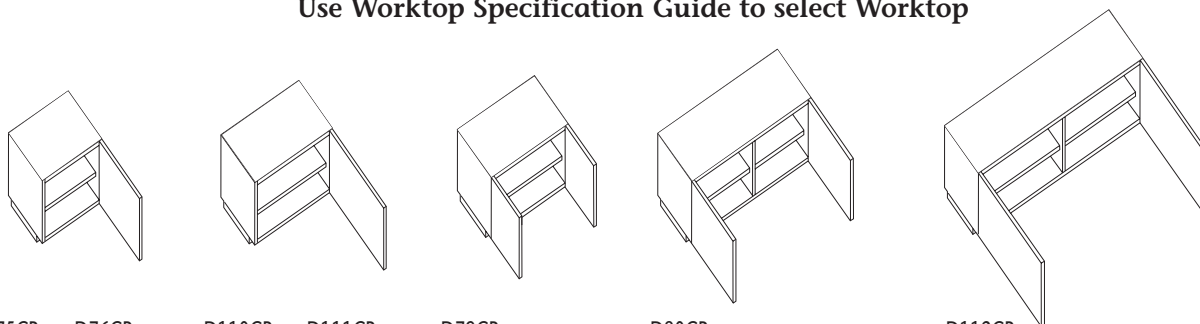

Units For Sitting Height Worktops

Use Unit Specification Guide to select range type
Use Worktop Specification Guide to select Worktop

Full Height Doors

D75CP (left) D76CP (right)

Single door left/right
H550 x W500 x D450

D110CP (left) D111CP (right)

Single door left/right
H550 x W600 x D450

D79CP

Double door
H550 x W600 x D450

D80CP

Double door
H550 x W1000 x D450

D112CP

Double door
H550 x W1200 x D450

Single door/drawer left/right
H550 x W500 x D450

D62CP (left) D63CP (right)

Single door/drawer left/right
H550 x W600 x D450

D64CP

Double drawer and door
H550 x W1000 x D450

D65CP

Double drawer and door
H550 x W1200 x D450