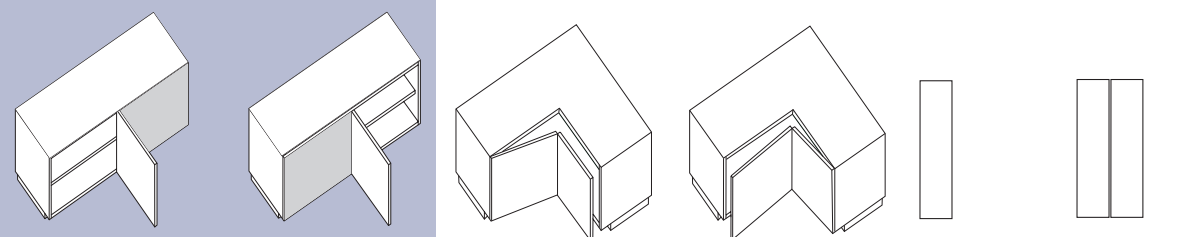

Single door/drawer left/right
H550 x W500 x D450

D62CP (left) D63CP (right)

Single door/drawer left/right
H550 x W600 x D450

D64CP

Double drawer and door
H550 x W1000 x D450

D65CP

Double drawer and door
H550 x W1200 x D450

Sink Units

D75SCP (left) D76SCP (right)

Single door left/right
H550 x W500 x D450

D110SCP (left) D111SCP (right)

Single door left/right
H550 x W600 x D450

D79SCP

Double door
H550 x W600 x D450

D80SCP

Double door
H550 x W1000 x D450

D112SCP

Double door
H550 x W1200 x D450

Corner Units

D122CP

Corner single door (left)
H550 x W900 x D450

D123CP

Corner single door (right)
H550 x W900 x D450